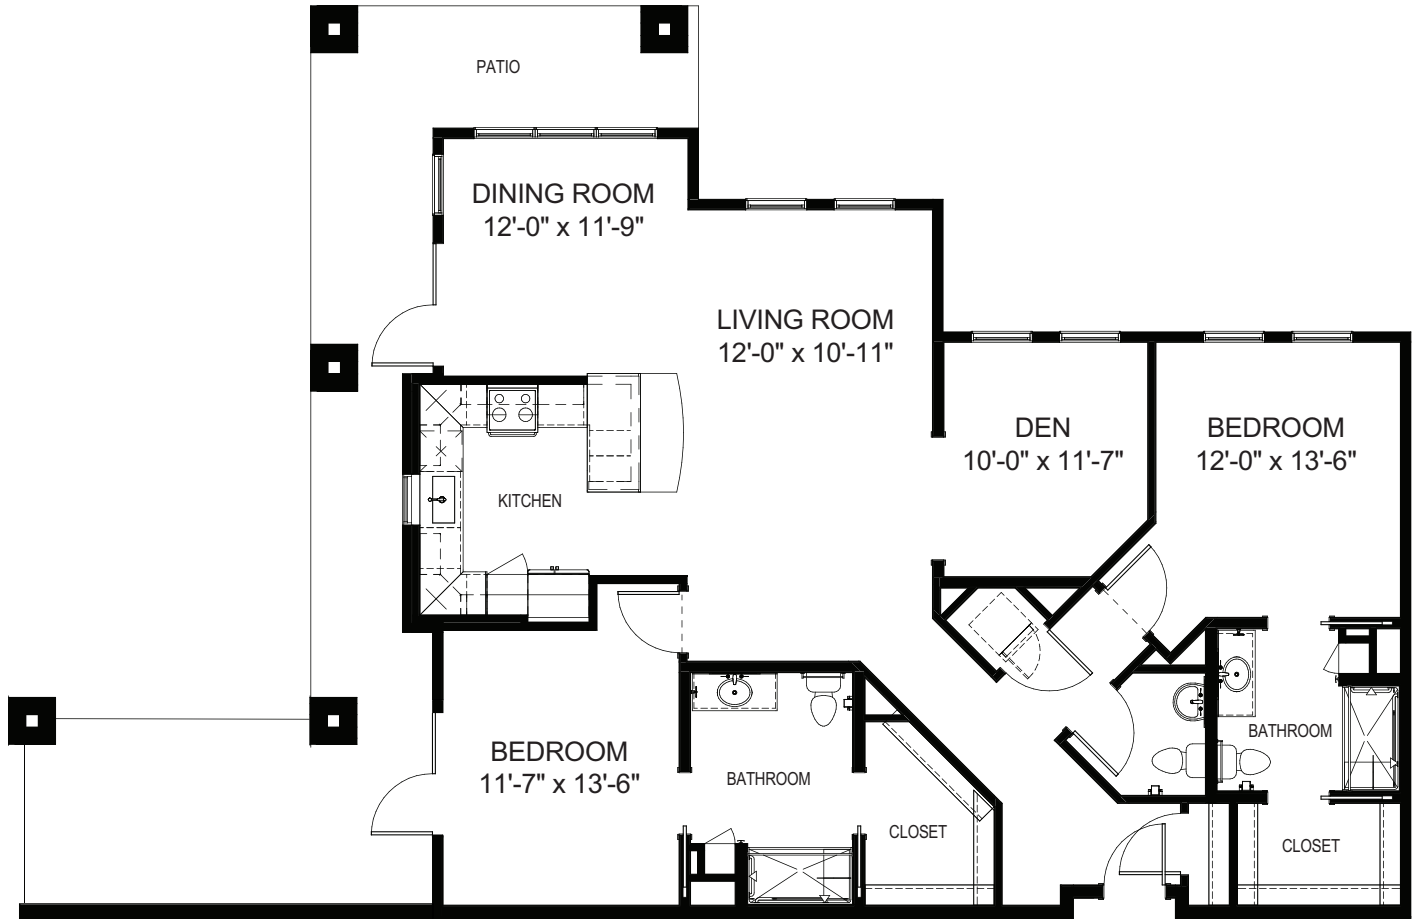

Belladonna 2

Two Bedrooms with Den | Two & a Half Baths | 1,546 Sq. Ft.

SQUARE FOOTAGE, ROOM DIMENSIONS AND/OR WINDOW PLACEMENT MAY VARY. NOT SHOWN TO SCALE.

Date _____	Community Fee	\$ _____	Monthly Fee	\$ _____
Residence _____	Deposit	\$ _____	Second-Person Fee	\$ _____
By _____	Other _____	\$ _____	Other _____	\$ _____
	Total	\$ _____	Total Monthly Fees	\$ _____