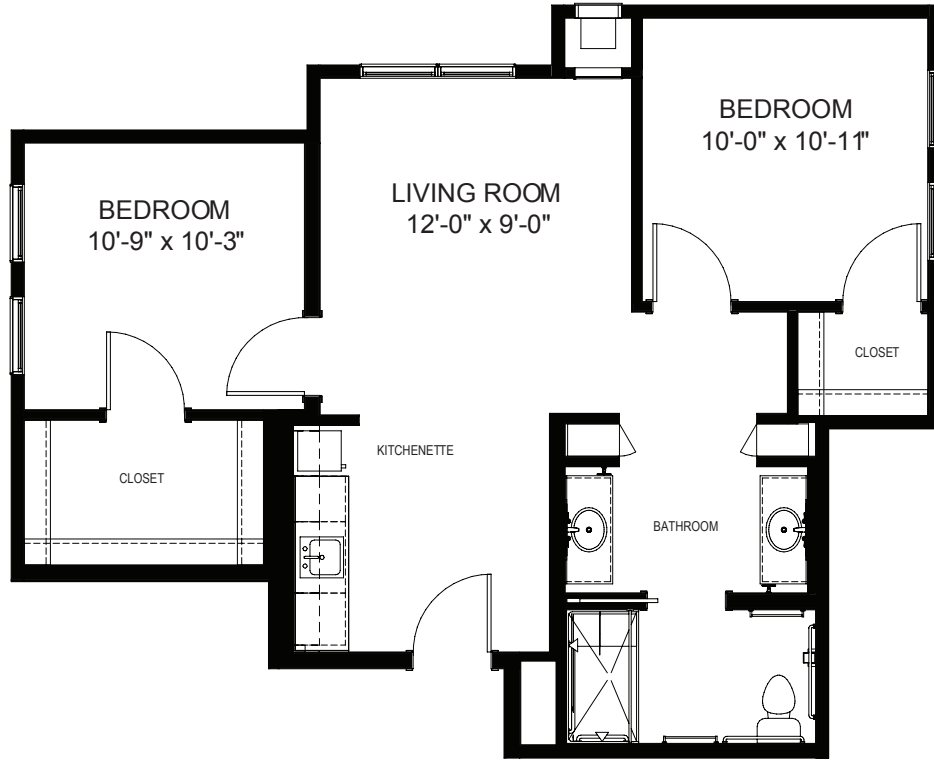

Goldenclub

Two Bedrooms | One Bath | 744 Sq. Ft.

SQUARE FOOTAGE, ROOM DIMENSIONS AND/OR WINDOW PLACEMENT MAY VARY. NOT SHOWN TO SCALE.

Date _____	Community Fee	\$ _____	Monthly Fee	\$ _____
Residence # _____	Deposit	\$ _____	Second-Person Fee	\$ _____
By _____	Other _____	\$ _____	Other _____	\$ _____
	Total	\$ _____	Total Monthly Fees	\$ _____