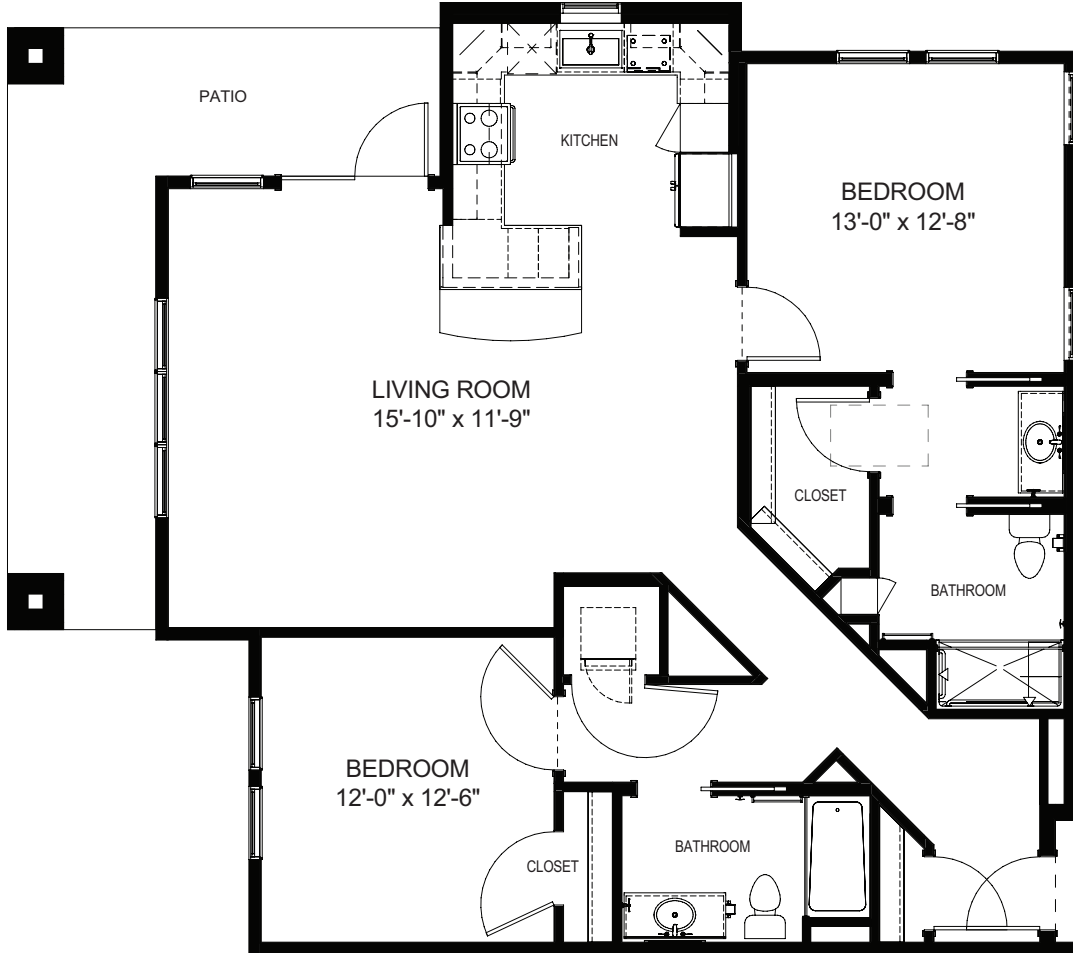

Tuliptree I

Two Bedrooms | Two Baths | 1,254 Sq. Ft.

SQUARE FOOTAGE, ROOM DIMENSIONS AND/OR WINDOW PLACEMENT MAY VARY. NOT SHOWN TO SCALE.

Date _____	Community Fee	\$ _____	Monthly Fee	\$ _____
Residence _____	Deposit	\$ _____	Second-Person Fee	\$ _____
By _____	Other _____	\$ _____	Other _____	\$ _____
	Total	\$ _____	Total Monthly Fees	\$ _____